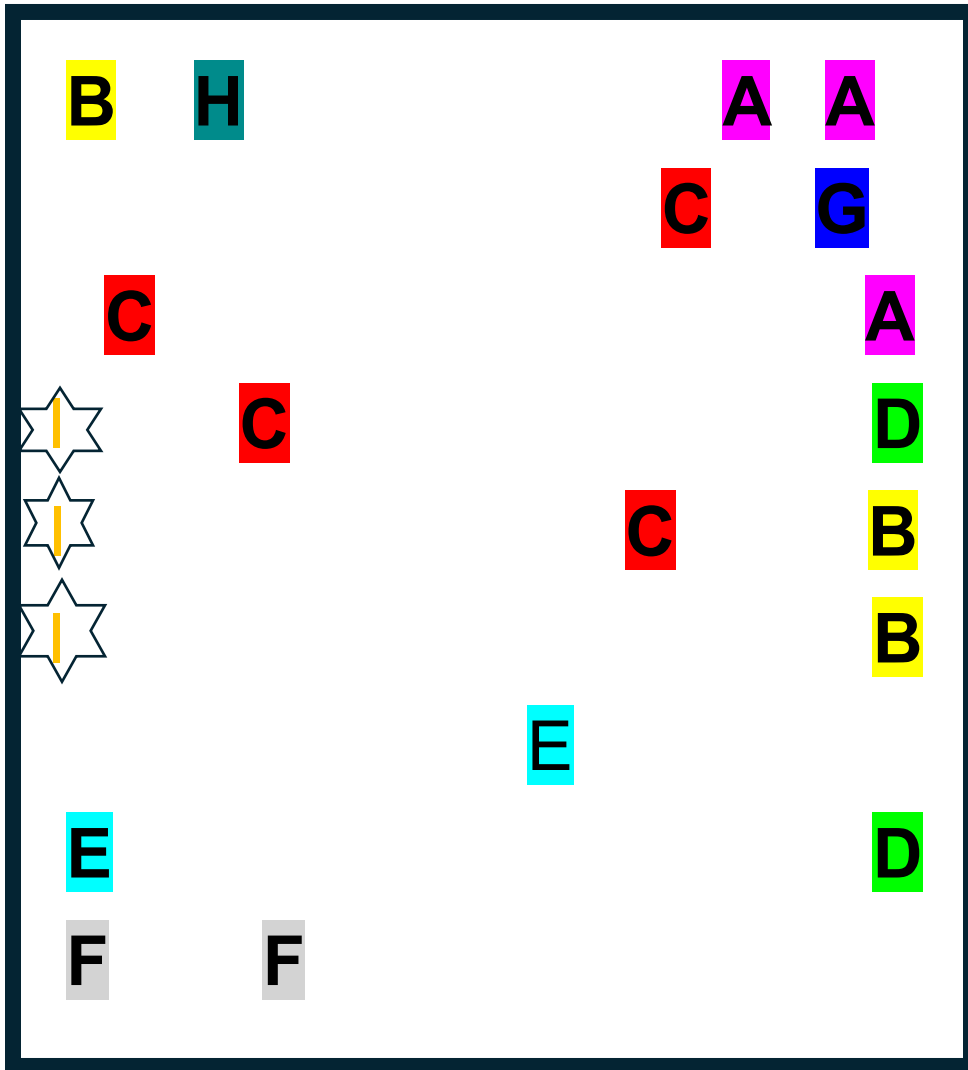

2024 GRAVEL GARDEN

PERGOLA
GARDEN

MAP KEY

- A. "Fireside" Ninebark
- B. Black-eyed Susan
- C. "Husker Red" Penstemon
- D. "Uptick Yellow & Red" Coreopsis
- E. "Stella De Oro" Daylily
- F. "Sunsparkler Dazzleberry" Sedum
- G. "Mammoth Red Daisy" Chrysanthemum
- H. "Split Top Mango" Galardia
- I. "Plum Pudding" Heuchera

TO THE
REST OF
GARDEN

TO FIELD