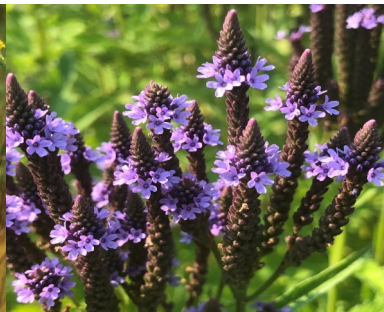

Mountain Mint
Pycnanthemum virginianum
Height: 2-3 ft
Blooms June – Aug

Wild Golden Glow
Rudbeckia laciniata
Height: 4-5 ft
Blooms Sept – Oct

Broad Leaved Arrowhead
Sagittaria latifolia
Height: 2-3 ft
Blooms July – Sept

Cup Plant
Silphium perfoliatum
Height: 7 ft
Blooms Aug – Oct

Riddell's Goldenrod
Solidago riddelli
Height: 3-4 ft
Blooms Aug – Sept

Blue Vervain
Verbena hastata
Height: 3-4 ft
Blooms June – Sept

Ironweed
Veronia fasciculata
Height: 4-5 ft
Blooms July– Sept